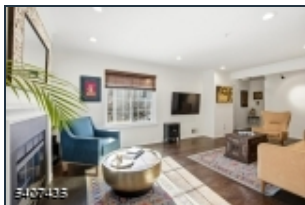

Nature.Luxury.Location! Top rated schools! Opportunity to own a sunlit townhome in highly sought after Sutton Woods where nature & convenience co-exist beautifully. Set against serene wooded parkland with trails along the Passaic River, this exceptional 3/4 bedroom home offers a rare blend of tranquility & refined living. Thoughtfully updated & tastefully decorated home features a spacious open floor plan filled with natural light. Home showcases sweeping, parklike views creating a seamless indoor-outdoor connection. Sophisticated kitchen with stunning blue cabinets, quartz counters & stainless steel appliances. Attached garage adds convenience & functionality. The 2nd level features a grand primary suite, luxurious marble bath, expansive walk-in closet & dressing area. 2 additional bedrooms share a well-appointed bath. The private office with custom built-ins & its own terrace overlook the tranquil woods & Passaic river. Versatile layout easily allows the office to serve as a 4th bedroom. Laundry is conveniently located on the bedroom level & every bedroom features generous walk-in closets. Sutton Woods delivers a truly worry-free lifestyle. Condo association pays for water, sewer, landscaping, snow removal, salt, roof, siding, snow salt walkways decks gutters steps, so owners can enjoy home w/o pressure of routine exterior upkeep. Scenic trails, swimming pool, tennis, pickle ball & paddle courts. Close to fine area restaurants, gourmet shops, Summit & Chatham stations