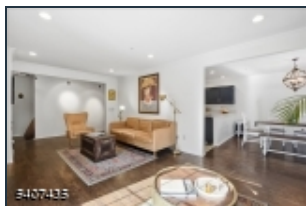

Nature.Luxury.Location! Top rated schools! Opportunity to own a sunlit townhome in highly sought after Sutton Woods where nature & convenience co-exist beautifully. Set against serene wooded parkland with trails along the Passaic River, this exceptional 3/4 bedroom home offers a rare blend of tranquility & refined living. Thoughtfully updated & tastefully decorated home features a spacious open floor plan filled with natural light. Home showcases sweeping, parklike views creating a seamless indoor-outdoor connection. Sophisticated kitchen with stunning blue cabinets, quartz counters & stainless steel appliances. Attached garage adds convenience & functionality. The 2nd level features a grand primary suite, luxurious marble bath, expansive walk-in closet & dressing area. 2 additional bedrooms share a well-appointed bath. The private office with custom built-ins & its own terrace overlook the tranquil woods & Passaic river. Versatile layout easily allows the office to serve as a 4th bedroom. Laundry is conveniently located on the bedroom level & every bedroom features generous walk-in closets. Sutton Woods delivers a truly worry-free lifestyle. Condo association pays for water, sewer, landscaping, snow removal, salt, roof, siding, snow salt walkways decks gutters steps, so owners can enjoy home w/o pressure of routine exterior upkeep. Scenic trails, swimming pool, tennis, pickle ball & paddle courts. Close to fine area restaurants, gourmet shops, Summit & Chatham stations