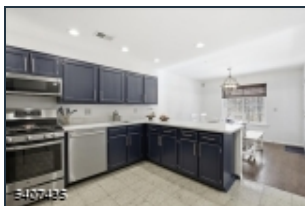

Nature.Luxury.Location! Top rated schools! Opportunity to own a sunlit townhome in highly sought after Sutton Woods where nature & convenience co-exist beautifully. Set against serene wooded parkland with trails along the Passaic River, this exceptional 3/4 bedroom home offers a rare blend of tranquility & refined living. Thoughtfully updated & tastefully decorated home features a spacious open floor plan filled with natural light. Home showcases sweeping, parklike views creating a seamless indoor-outdoor connection. Sophisticated kitchen with stunning blue cabinets, quartz counters & stainless steel appliances. Attached garage adds convenience & functionality. The 2nd level features a grand primary suite, luxurious marble bath, expansive walk-in closet & dressing area. 2 additional bedrooms share a well-appointed bath. The private office with custom built-ins & its own terrace overlook the tranquil woods & Passaic river. Versatile layout easily allows the office to serve as a 4th bedroom. Laundry is conveniently located on the bedroom level & every bedroom features generous walk-in closets. Sutton Woods delivers a truly worry-free lifestyle. Condo association pays for water, sewer, landscaping, snow removal, salt, roof, siding, snow salt walkways decks gutters steps, so owners can enjoy home w/o pressure of routine exterior upkeep. Scenic trails, swimming pool, tennis, pickle ball & paddle courts. Close to fine area restaurants, gourmet shops, Summit & Chatham stations