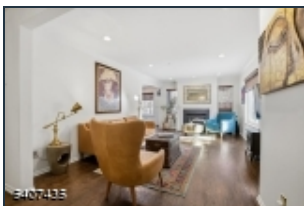

Nature.Luxury.Location! Top rated schools! Opportunity to own a sunlit townhome in highly sought after Sutton Woods where nature & convenience co-exist beautifully. Set against serene wooded parkland with trails along the Passaic River, this exceptional 3/4 bedroom home offers a rare blend of tranquility & refined living. Thoughtfully updated & tastefully decorated home features a spacious open floor plan filled with natural light. Home showcases sweeping, parklike views creating a seamless indoor-outdoor connection. Sophisticated kitchen with stunning blue cabinets, quartz counters & stainless steel appliances. Attached garage adds convenience & functionality. The 2nd level features a grand primary suite, luxurious marble bath, expansive walk-in closet & dressing area. 2 additional bedrooms share a well-appointed bath. The private office with custom built-ins & its own terrace overlook the tranquil woods & Passaic river. Versatile layout easily allows the office to serve as a 4th bedroom. Laundry is conveniently located on the bedroom level & every bedroom features generous walk-in closets. Sutton Woods delivers a truly worry-free lifestyle. Condo association pays for water, sewer, landscaping, snow removal, salt, roof, siding, snow salt walkways decks gutters steps, so owners can enjoy home w/o pressure of routine exterior upkeep. Scenic trails, swimming pool, tennis, pickle ball & paddle courts. Close to fine area restaurants, gourmet shops, Summit & Chatham stations