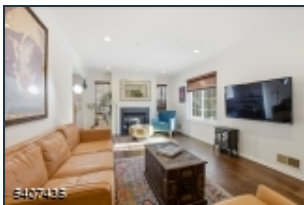

Nature.Luxury.Location! Top rated schools! Opportunity to own a sunlit townhome in highly sought after Sutton Woods where nature & convenience co-exist beautifully. Set against serene wooded parkland with trails along the Passaic River, this exceptional 3/4 bedroom home offers a rare blend of tranquility & refined living. Thoughtfully updated & tastefully decorated home features a spacious open floor plan filled with natural light. Home showcases sweeping, parklike views creating a seamless indoor-outdoor connection. Sophisticated kitchen with stunning blue cabinets, quartz counters & stainless steel appliances. Attached garage adds convenience & functionality. The 2nd level features a grand primary suite, luxurious marble bath, expansive walk-in closet & dressing area. 2 additional bedrooms share a well-appointed bath. The private office with custom built-ins & its own terrace overlook the tranquil woods & Passaic river. Versatile layout easily allows the office to serve as a 4th bedroom. Laundry is conveniently located on the bedroom level & every bedroom features generous walk-in closets. Sutton Woods delivers a truly worry-free lifestyle. Condo association pays for water, sewer, landscaping, snow removal, salt, roof, siding, snow salt walkways decks gutters steps, so owners can enjoy home w/o pressure of routine exterior upkeep. Scenic trails, swimming pool, tennis, pickle ball & paddle courts. Close to fine area restaurants, gourmet shops, Summit & Chatham stations