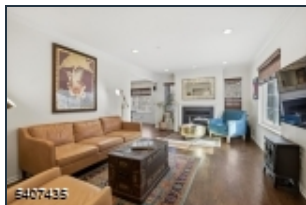

Nature.Luxury.Location! Top rated schools! Opportunity to own a sunlit townhome in highly sought after Sutton Woods where nature & convenience co-exist beautifully. Set against serene wooded parkland with trails along the Passaic River, this exceptional 3/4 bedroom home offers a rare blend of tranquility & refined living. Thoughtfully updated & tastefully decorated home features a spacious open floor plan filled with natural light. Home showcases sweeping, parklike views creating a seamless indoor-outdoor connection. Sophisticated kitchen with stunning blue cabinets, quartz counters & stainless steel appliances. Attached garage adds convenience & functionality. The 2nd level features a grand primary suite, luxurious marble bath, expansive walk-in closet & dressing area. 2 additional bedrooms share a well-appointed bath. The private office with custom built-ins & its own terrace overlook the tranquil woods & Passaic river. Versatile layout easily allows the office to serve as a 4th bedroom. Laundry is conveniently located on the bedroom level & every bedroom features generous walk-in closets. Sutton Woods delivers a truly worry-free lifestyle. Condo association pays for water, sewer, landscaping, snow removal, salt, roof, siding, snow salt walkways decks gutters steps, so owners can enjoy home w/o pressure of routine exterior upkeep. Scenic trails, swimming pool, tennis, pickle ball & paddle courts. Close to fine area restaurants, gourmet shops, Summit & Chatham stations